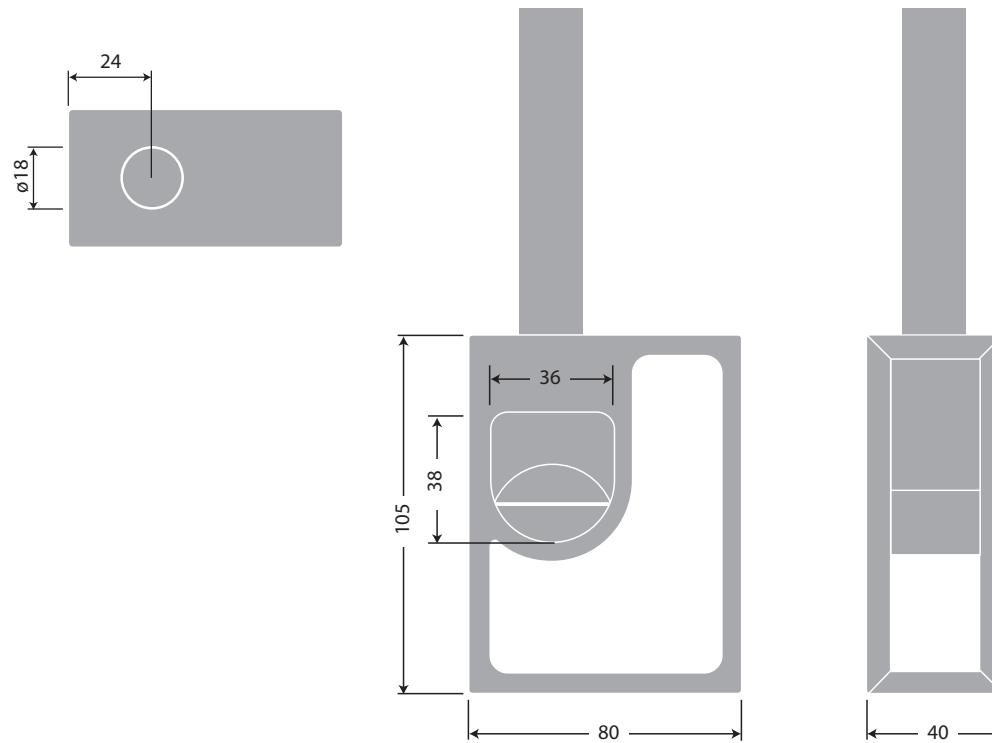

SPOT

HARRIE
LEENDERS
SINCE 1979

Ø	KG
18	80