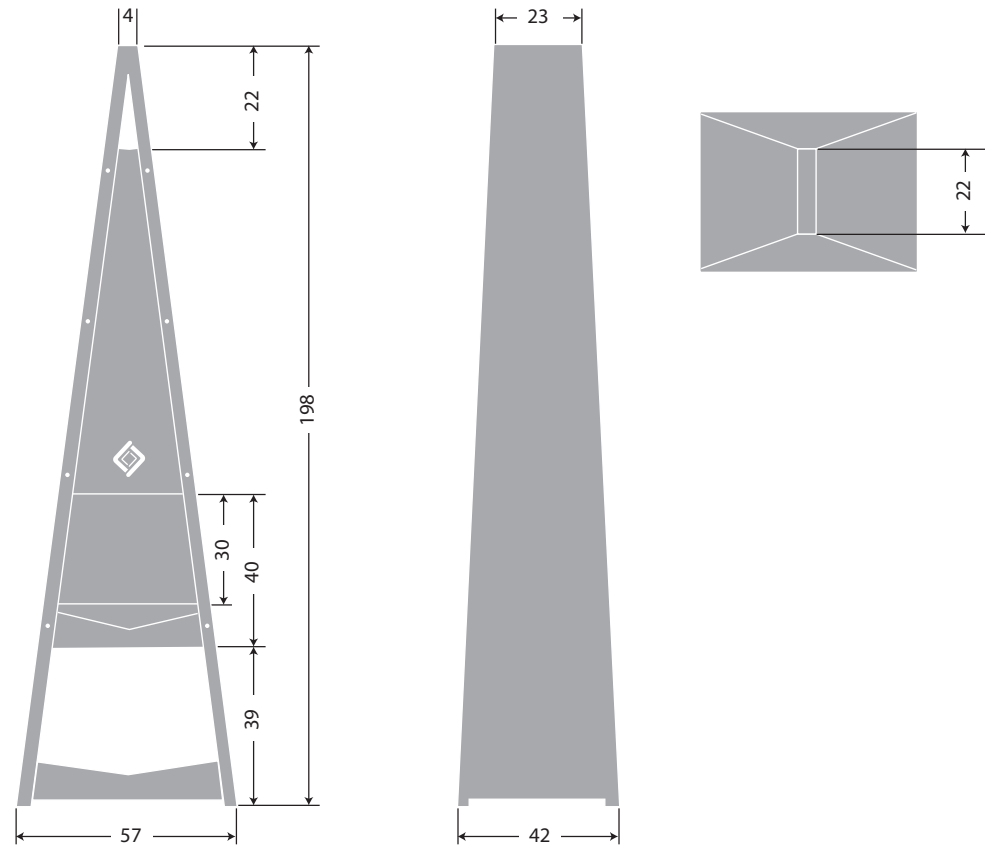

KATAN

HARRIE
LEENDERS

SINCE 1979

Ø	KG
-	65